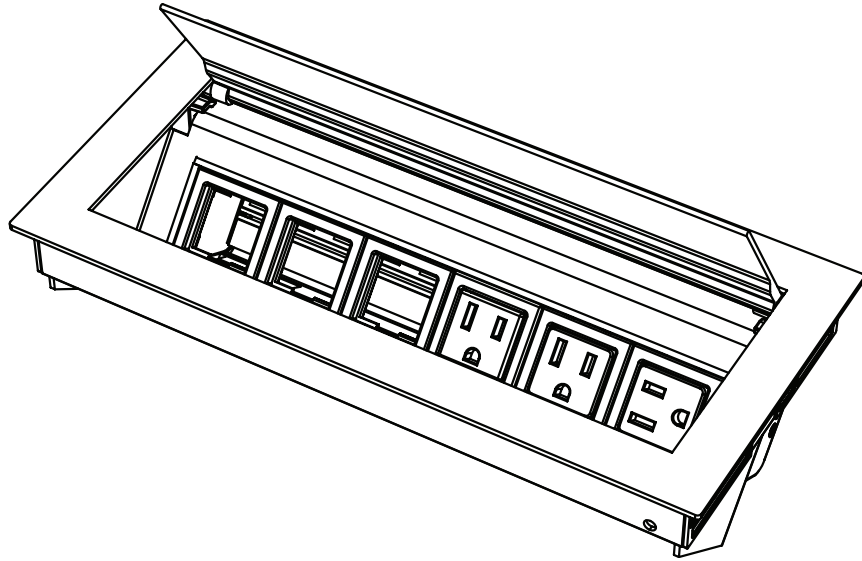

Electrics

► Power Modules

Product Code		List Price
BEPM3	standard placement	$ 880
BEPM3-INS	custom placement	$ 930

Optional retrofit parts:		List Price
BEPMA-UAC	USB-A/C	$ 387
BEPMA-H	HDMI	$ 88
BEPMA-45	RJ45 Cat6 Data	$ 65

* Up to three additions can be made in the available open ports. This module will always have three power.

About this product

- 3 power, 3 open ports
- Cord length: 72"
- Finish Options: Black, Storm (dark grey) or White (specify finish on your order)
- Order "-INS" to have a grommet hole placed into the unit where you wish to place the module. Specify the location on your order.