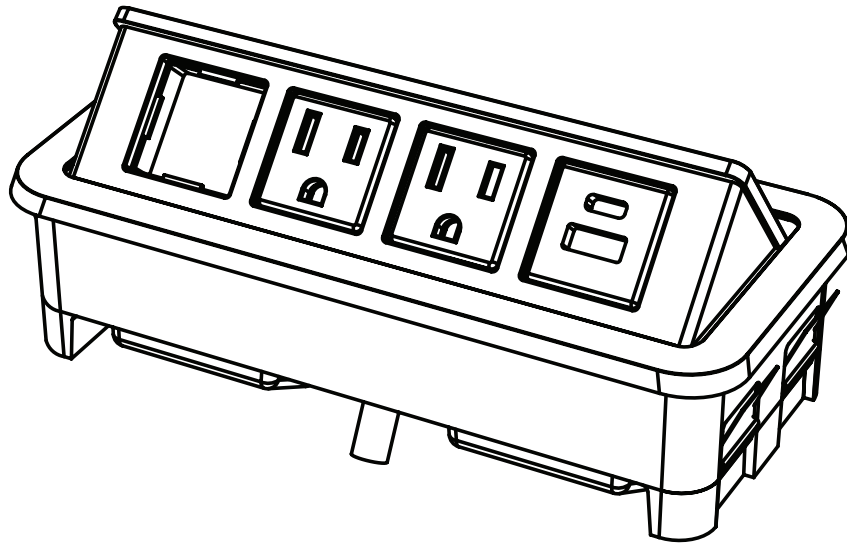

Electrics

▶ Power Modules

Product Code		List Price
BEPM1	standard placement	$ 786
BEPM1-INS	custom placement	$ 836

Optional retrofit parts:		List Price
BEPMA-UAC	USB-A/C	$ 387
BEPMA-H	HDMI	$ 88
BEPMA-45	RJ45 Cat6 Data	$ 65

* Only one addition can be made in the available open port. This module will always have two power and one USB-A/C.

About this product

- 2 power, 1 USB-A/C, 1 open port
- Structure material: plastic
- Adapter kit is included
- Cord length: 72"
- Finish Options: Black, Storm (dark grey) or White (specify finish on your order)
- Order "-INS" to have a grommet hole placed into the unit where you wish to place the module. Specify the location on your order.