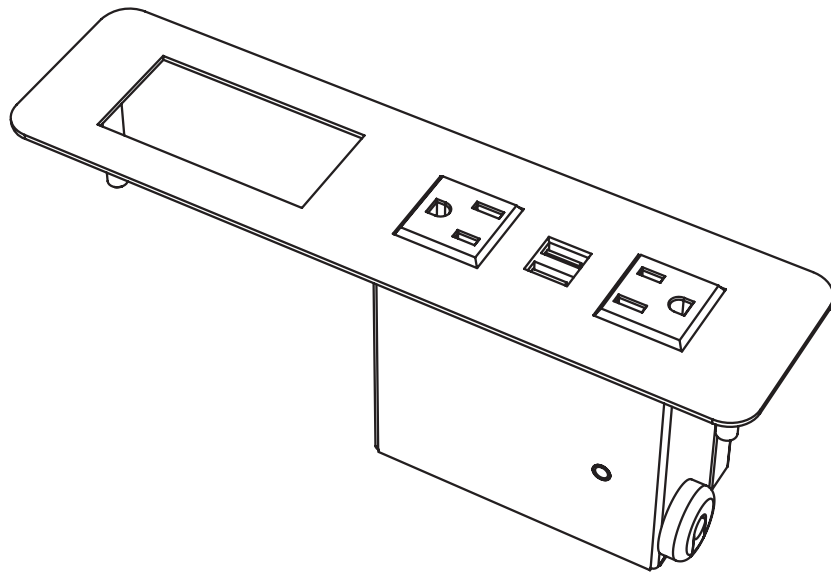

Electrics

► Power Modules

Product Code		List Price
BEPM2	standard placement	$ 764
BEPM2-INS	custom placement	$ 814

Option to add:		List Price
BEPM2A-BP	Blank telecom plate	$ 27
BEPM2A-P1	HDMI	$ 270
BEPM2A-P2	Dual RJ45 + HDMI	$ 478

* Additional configurations are available to quote.

About this product

- Two Power and Dual USB-A
- Cord Length: 108"
- Finish Options: Black, Silver and White (specify finish on your order)
- Daisy chaining options are available to quote
- Order "-INS" to have a grommet hole placed into the unit where you wish to place the module. Specify the location on your order.