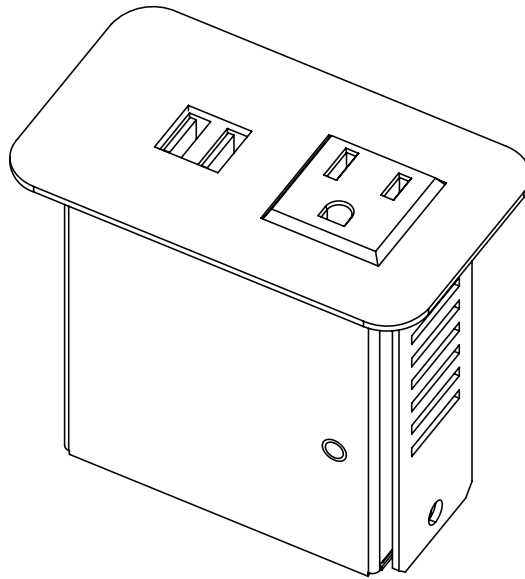

Electrics

▶ Power Modules

Product Code		List Price
BEPM5	not installed	$ 725
BEPM5-INS	custom placement	$ 775

About this product

- 1 power, dual USB-A
- Cord length: 108"
- Finish Options: Black, Silver or White (specify finish on your order)
- Daisy chaining options are available to quote
- Order "-INS" to have a grommet hole placed into the unit where you wish to place the module. Specify the location on your order.