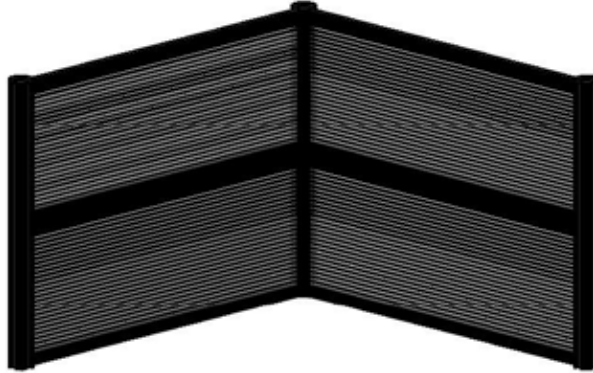

Privacy Panels

▶ Corner 24" High

Product Code	Dimensions			Glazed	Fabric
	D	W	H		
T3636_2	36	36	24	$ 1349	$ 1377
T4242_2	42	42	24	$ 1437	$ 1480

* Specify "G" or "F" for the style in the code above when placing your order. See page 5 for all styles.

About this product

- Units include: Three posts, Four 12" panels, all mounting hardware
- This product requires assembly on site
- Post and trim are available in aluminum finish only

Code Matrix

Identification	Dimensions	Style	Suffix
Transaction	Depth x Width	Glazed	Levels
T	36 x 36	G	2