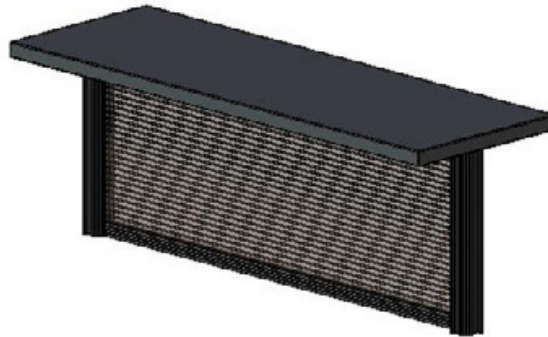

Transaction Tops

► Straight 12" Deep

Product Code	Dimensions			Glazed	Fabric
	D	W	H		
TT1224_	12	24	13	$ 464	$ 455
TT1230_	12	30	13	$ 492	$ 490
TT1236_	12	36	13	$ 522	$ 520
TT1242_	12	42	13	$ 552	$ 569
TT1248_	12	48	13	$ 580	$ 625
TT1254_	12	54	13	$ 611	$ 683
TT1260_	12	60	13	$ 640	$ 748
TT1266_	12	66	13	$ 672	$ 803
TT1272_	12	72	13	$ 701	$ 870

* Specify "G" or "F" for the style in the code above when placing your order. See page 5 for all styles.

About this product

- Units include: Two posts, One 12" panel, One transaction top, all mounting hardware
- This product requires assembly on site
- Post and trim are available in aluminum finish only

Code Matrix

Identification	Category	Dimensions	Style
Transaction	Top	Depth x Width	Glazed
T	T	12 x 24	G
TT1224G