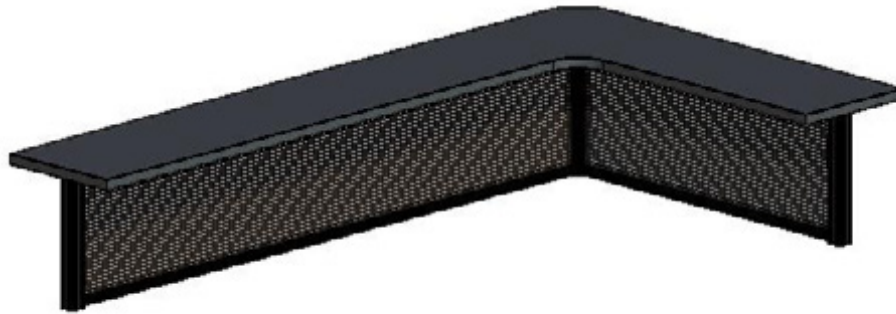

Transaction Tops

▶ Extended Corner 30" Deep

Product Code	Dimensions			Glazed	Fabric
	D	W	H		
TTC3042__	30	42	13	$ 998	$ 1036
TTC3048__	30	48	13	$ 1029	$ 1107
TTC3054__	30	54	13	$ 1063	$ 1176
TTC3060__	30	60	13	$ 1091	$ 1252
TTC3066__	30	66	13	$ 1119	$ 1316
TTC3072__	30	72	13	$ 1147	$ 1390

* Specify "G" or "F" for the style in the code above when placing your order. See page 5 for all styles. Also specify (L)eft or (R)ight for direction. The image above is a Left Hand unit.

About this product

- Units include: Three posts, Two 12" panels, One transaction top , all mounting hardware
- This product requires assembly on site
- Must be ordered left or right
- Post and trim are available in aluminum finish only

Code Matrix

Identification	Category	Dimensions	Style
Transaction	Corner Top	Depth x Width	Glazed
T	TC	30 x 30	G
┌──────────────────┴──────────────────┬──────────────────┴──────────────────┐			
TTC3030G