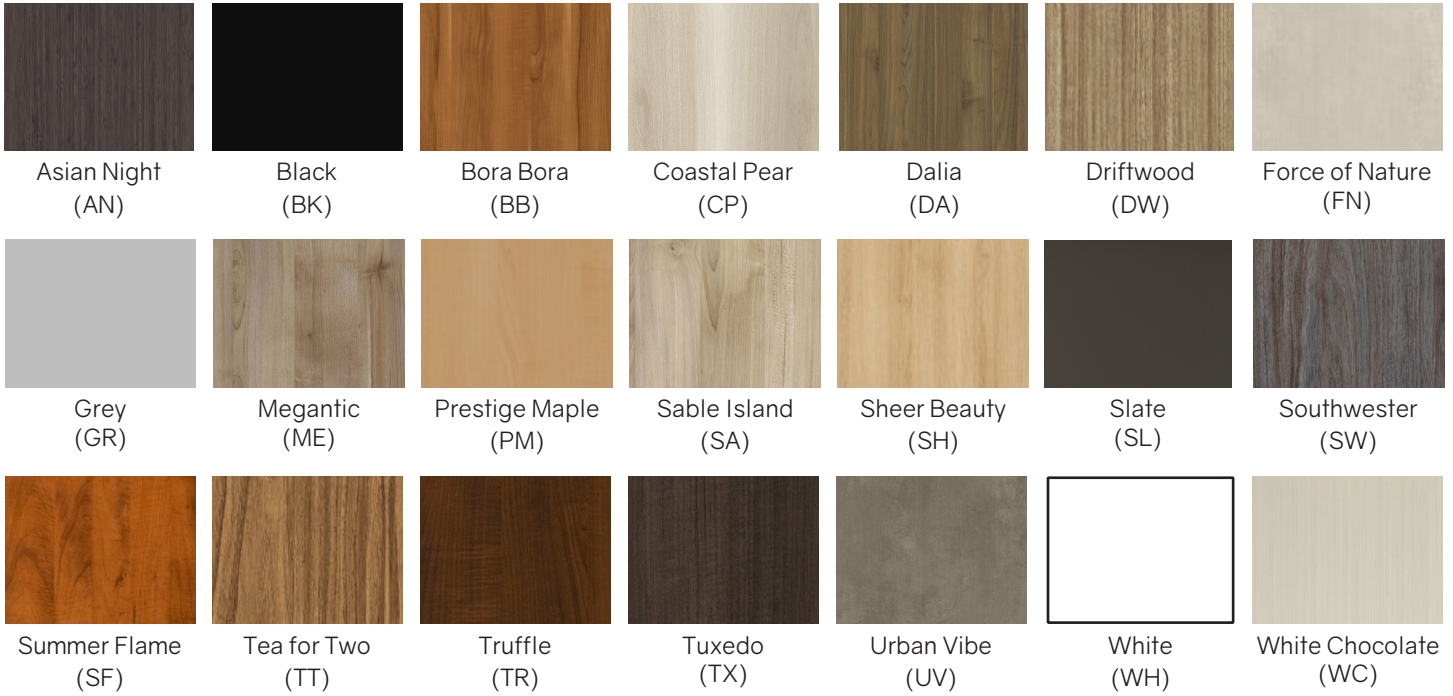

PRICING

All product pricing is shown in Canadian dollars and is subject to change without notice.

LAMINATE FINISHES

FABRIC FINISHES

PANEL STYLES

Glazed (G)

Fabric (F)

Privacy Panels