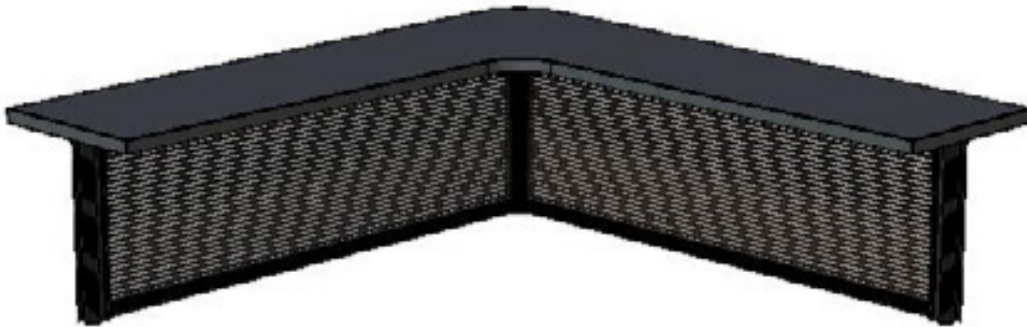

Transaction Tops

▶ Corner

Product Code	Dimensions			Glazed	Fabric
	D	W	H		
TT3636_	36	36	13	$ 941	$ 938
TT4242_	42	42	13	$ 998	$ 1191

* Specify "G" or "F" for the style in the code above when placing your order. See page 5 for all styles.

About this product

- Units include: Three posts, Two 12" panels, One transaction top, all mounting hardware
- This product requires assembly on site
- Post and trim are available in aluminum finish only

Code Matrix

Identification	Category	Dimensions	Style
Transaction	Top	Depth x Width	Glazed
T	T	36 x 36	G
TT3636G